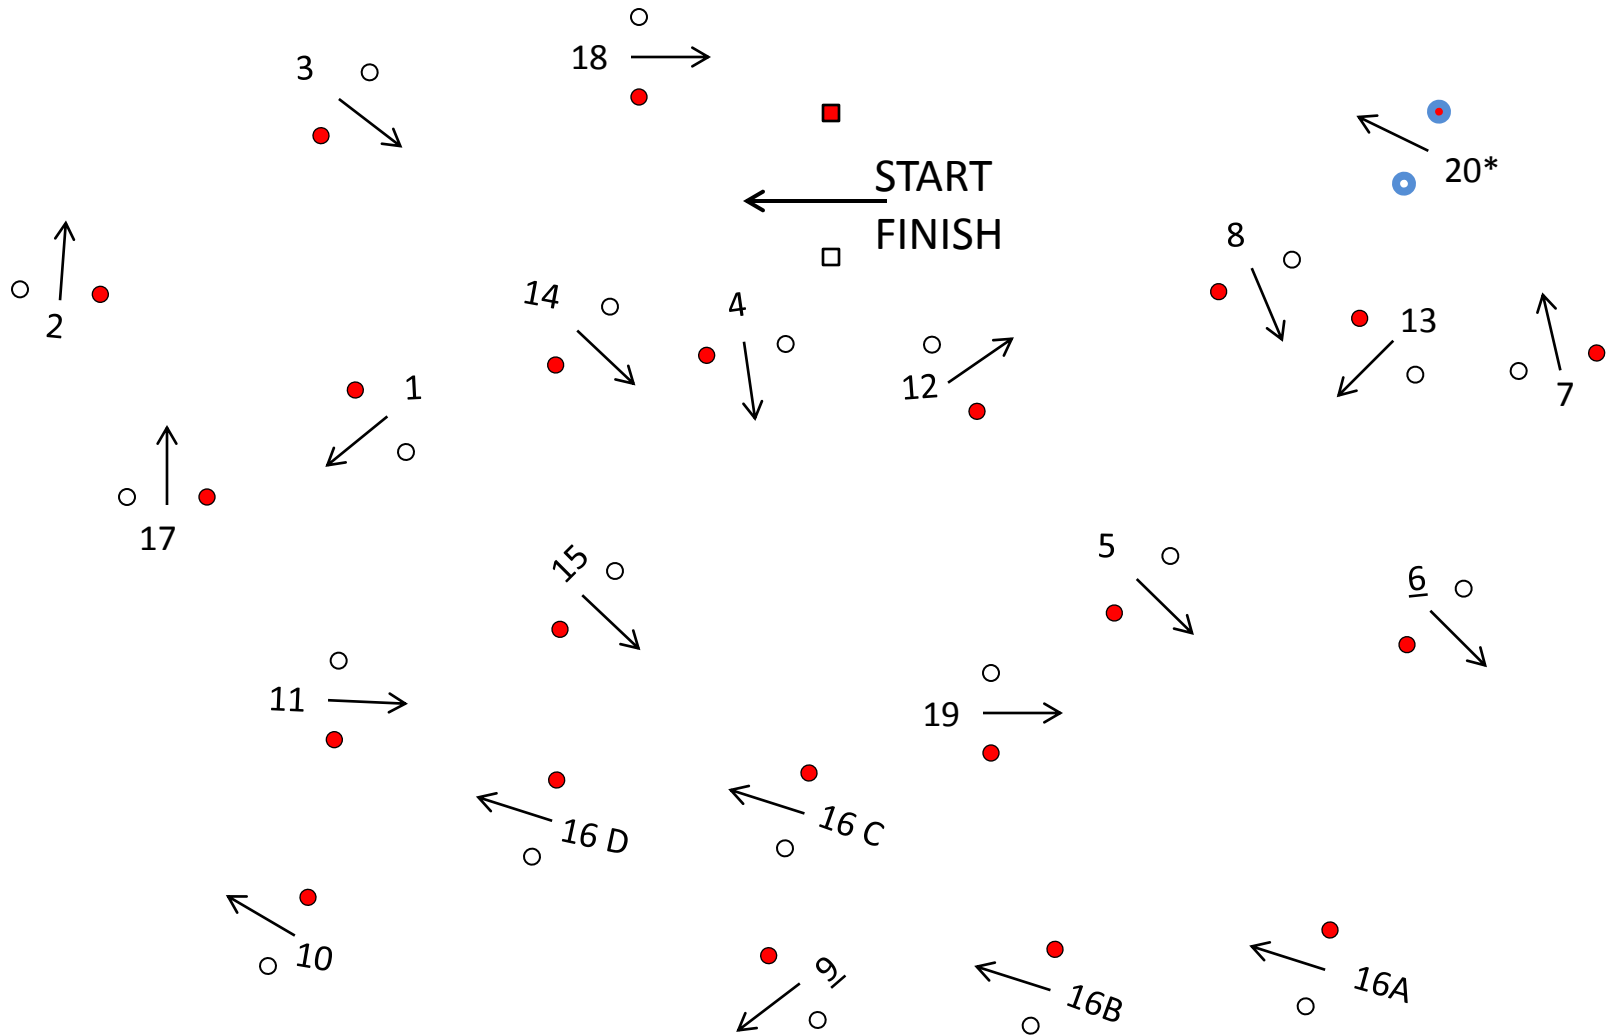

SARATOGA 2014 CONES

JURY

SUNDAY

Course will be reset after the completion of the Combined Test Saturday afternoon

* Narrow Setting

SARATOGA 2014 CONES

JURY

SATURDAY